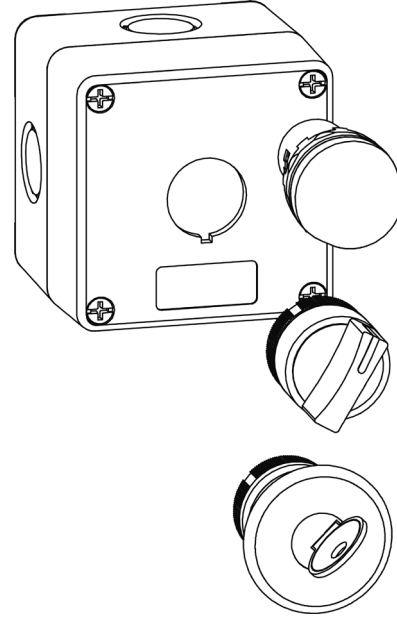

PRODUCT DATA SHEET

BOXED EMERGENCY BUTTONS

SECTIONS AND DIMENSIONS

PRODUCT CODE	CONTACT	DESCRIPTION	COLOUR
LAY2 - KSE542	NC	1Hole Mushroom Emergency Stop Button	Yellow-Black